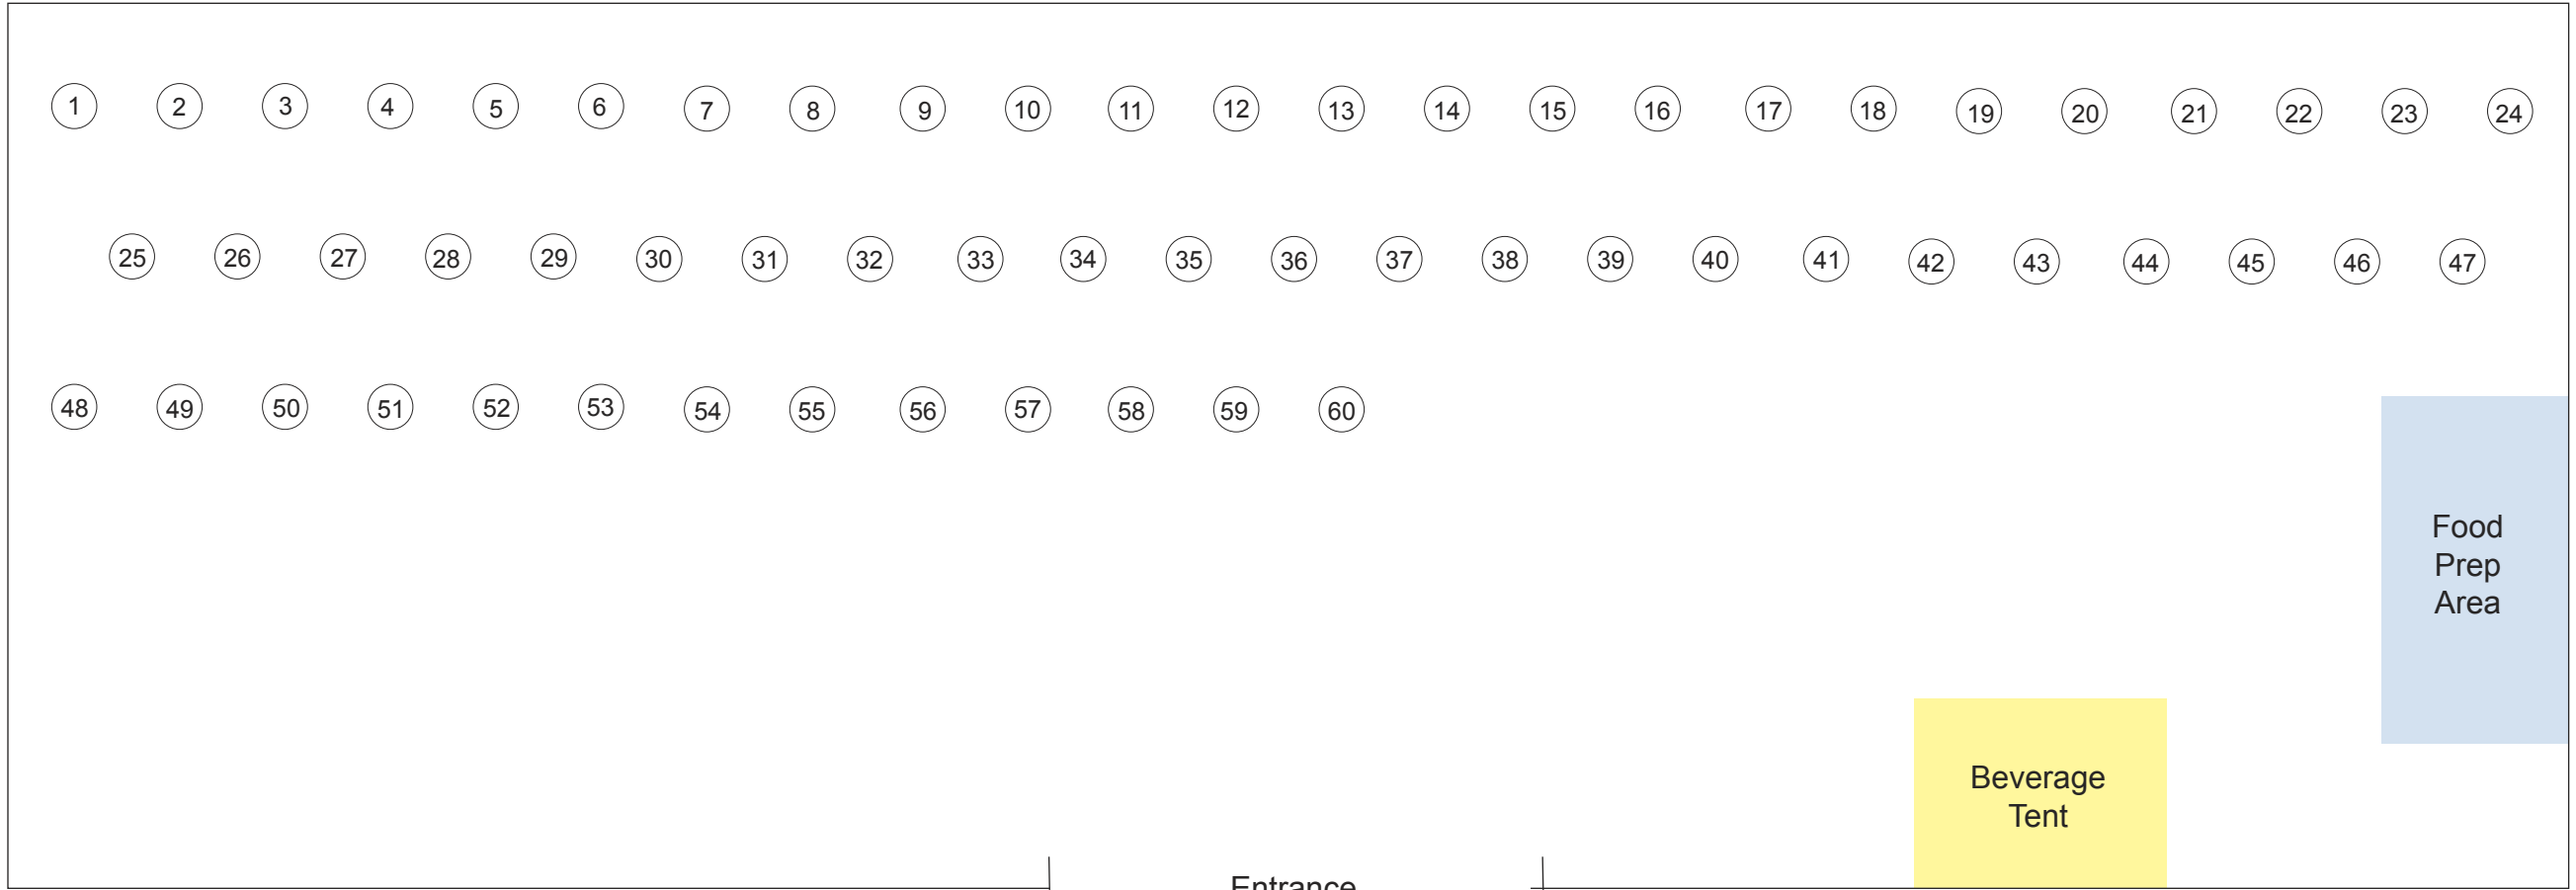

BARNSTORMER CLUB

Flight Line/Lake Erie

Example of (1) Barnstormer Club Table
Umbrella Table w/8 chairs